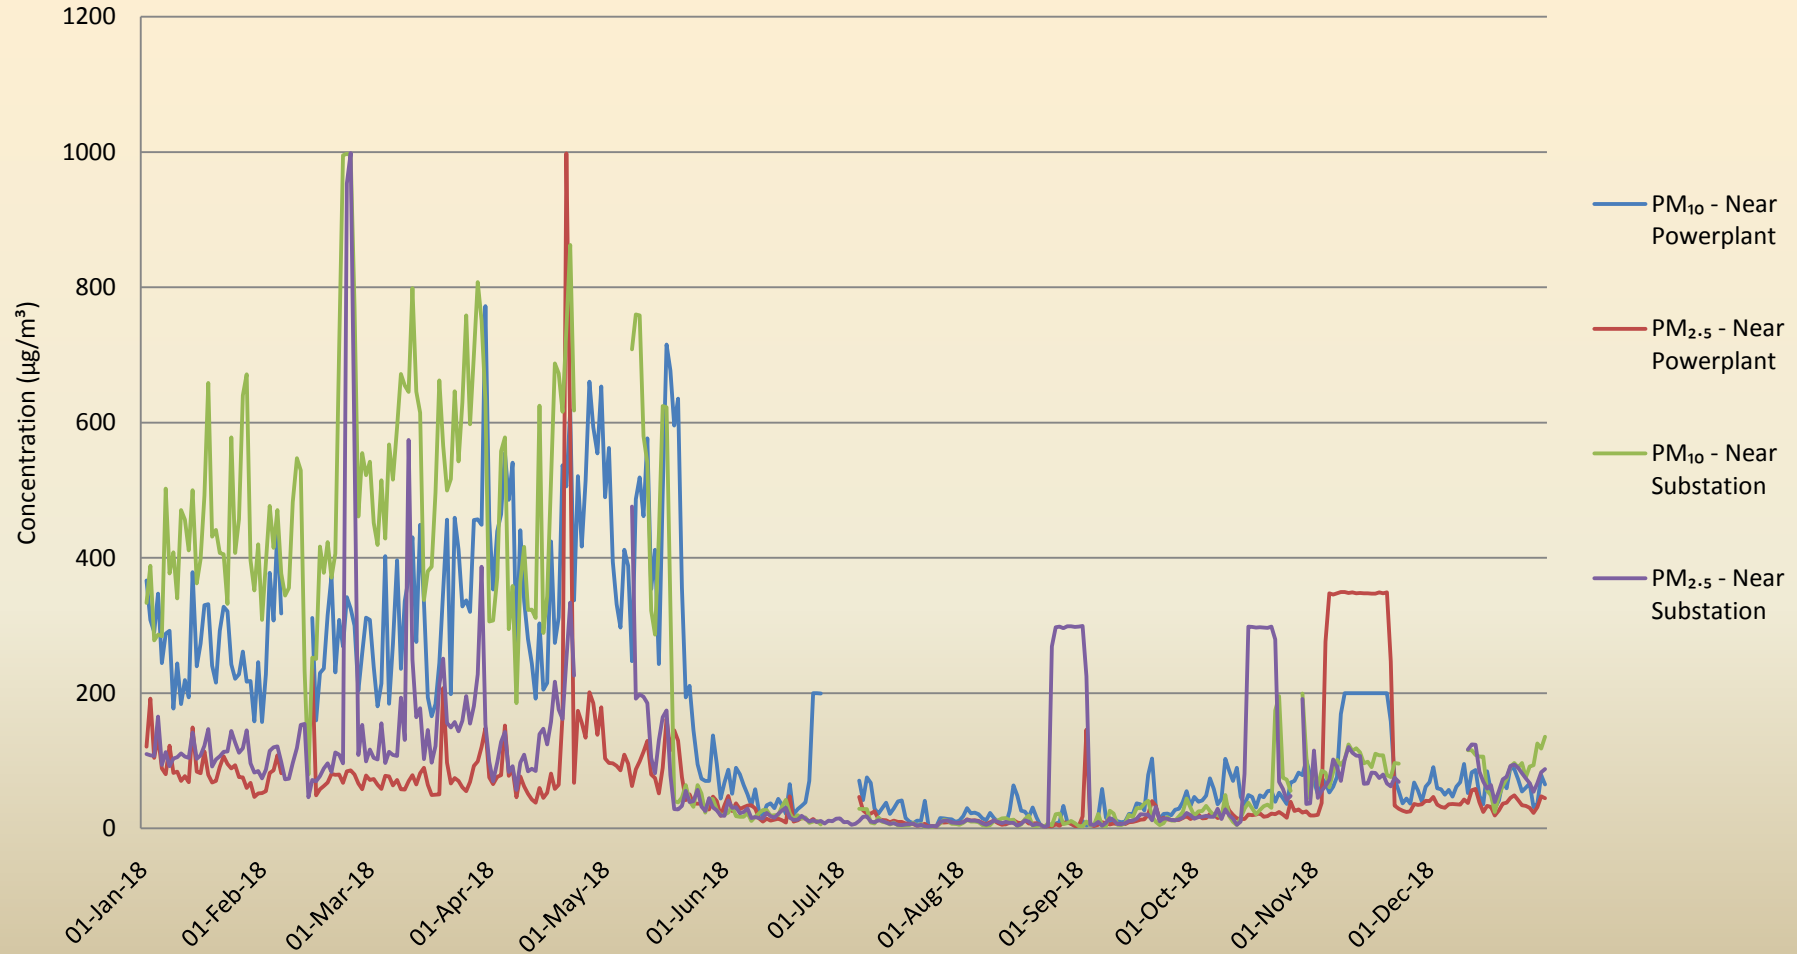

Annual Ambient Trend of Particulate Matter in M/s. Trimula Industries Ltd., Dist. Singrauli (M.P.)

Annual Ambient Trend of Gaseous in M/s. Trimula Industries Ltd., Dist. Singrauli (M.P.)